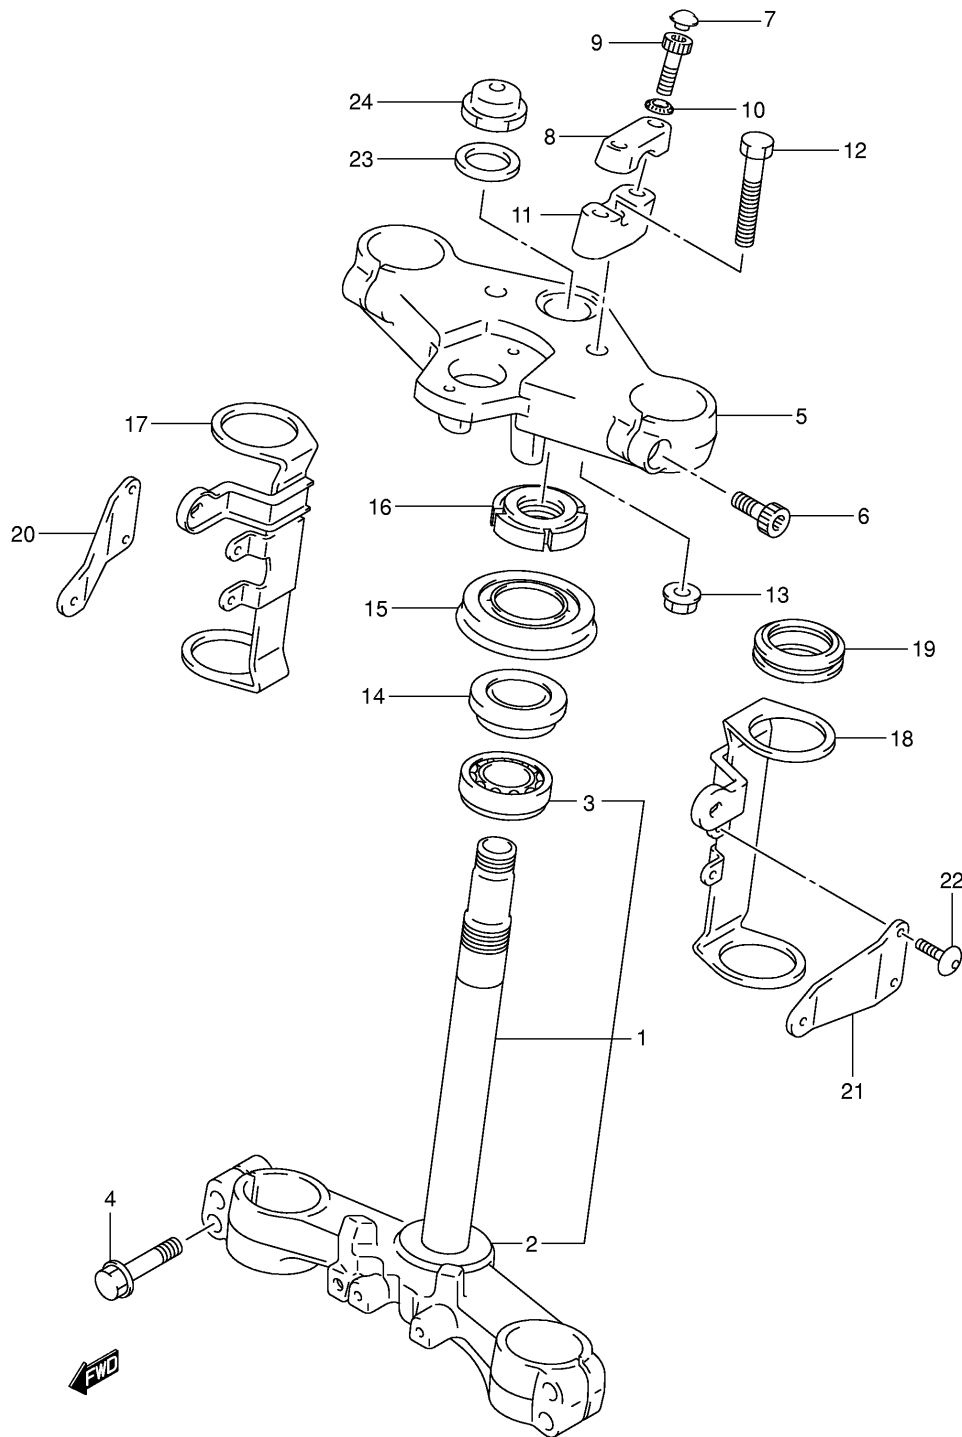

Ref No	Part No	Description
1	51410-19F10	Stem, Steering
2	51644-12C00	• Seal, Steering Lower
3	09267-30010	• Bearing (30x55x17)
4	01550-08407	Bolt
5	51311-19F10	Head, Steering Stem
6	51328-03FA0	Bolt
7	09250-06011	Cap
8	56211-45C50	Holder, Handle Upper
9	07130-08307	Bolt
10	09164-08015	Washer
11	56221-03FA0	Holder, Handle Lower
12	51321-03FA0	Bolt
13	08319-31107	Nut
14	09267-25009	Bearing (25x47x15)
15	09285-34009	Oil Seal (34x69x11.9)
16	51631-28000	Nut, Steering Stem
17	51530-19F00	Bracket, Headlamp Housing Rh
18	51540-19F00	Bracket, Headlamp Housing Lh
19	51553-38C00	Damper, Headlamp Housing Brkt
20	51851-19F00	Stay, Headlamp Housing Rh
21	51861-19F00	Stay, Headlamp Housing Lh
22	09139-06027	Screw (6x12)
23	51356-10D03	Washer
24	51353-28A10	Nut